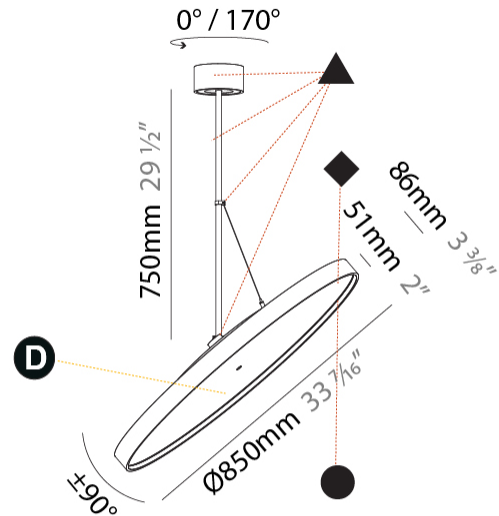

GENERAL

Series: Sign Diva Flex
Subseries: Sign Diva Flex Korona
Brand: Prolicht
Division: Architectural
Mounting Type: Suspension
Mounting Location: Ceiling
Subcategory: Pendant

PHYSICAL

Diameter (mm): 850
Diameter (in): 33 7/16
Height (mm): 870
Height (in): 34 1/4
Light Distribution: Adjustable / Direct
Weight (kg): 9
Weight (lbs): 19.8
Diffuser: PMMA - Opal / Micro-Prism / Sparkling Secret / Vintage Industrial
Fixture Finish: SSR / BKV / CWI / CRY / HAB / UFT / ITA / RUA / FTG / MYG / LOD / PUS / FRO / FUP / KIA / POP / BLS / SPG / MEY / GOH / GUM / CHC / COM / ABZ / JAG / OBR / MOS / ROR
Fixture Material: Extruded Aluminum / Steel

ELECTRICAL

Lamp Type: LED (Zhaga Standard)
Input Wattage (W): 96.8
Total Output Wattage (W): 76.8
Dimming: Tri-Mode (Non-Dimming and Phase Dimming (120Vac only) and 0-10V Dimming)
Driver Included: Yes
Driver Location: Integrated
Driver Type: Constant Current - Universal
Driver Class: Class 2
Input Voltage (V): 120 - 277
Constant Current (MA): 600

LED

Color Temperature (°K): 2700 / 3000 / 3500 / 4000
Max. Delivered Lumen (lm): 9094 / 9806 / 11385 / 13736
Nominal Lumen (lm): 10753 / 11596 / 13461 / 13736
CRI: >90 CRI
Lamp Life (hrs): 50000

OPTICAL

Adjustability: Rotational 170°; Tilt 90°

RATINGS AND CERTIFICATIONS

Certified By: Certified for North American Standards
IP rating: IP20