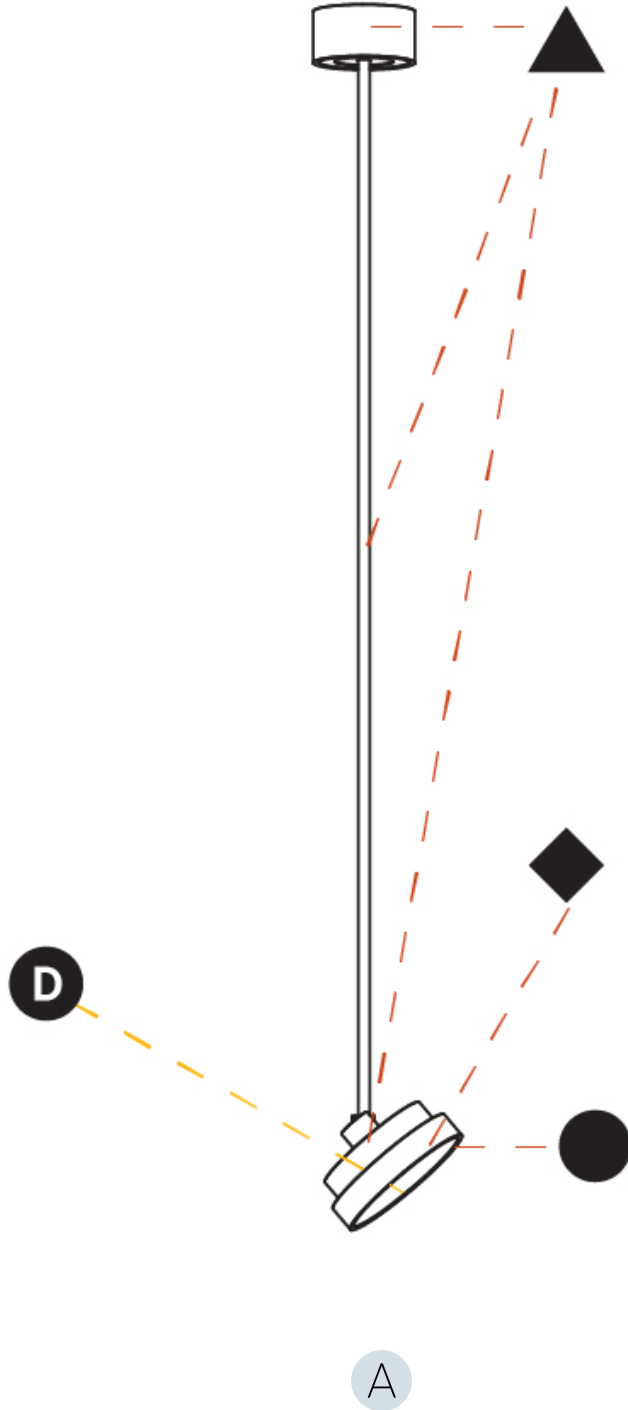

SIGN DIVA FLEX KORONA SUSPENSION

A30862-

PROJECT
TYPE
SPECIFIER
QUANTITY
DATE