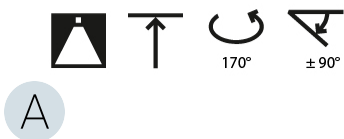

GENERAL

Series: Sign Diva Flex
Subseries: Sign Diva Flex Korona
Brand: Prolicht
Division: Architectural
Mounting Type: Suspension
Mounting Location: Ceiling
Subcategory: Pendant

PHYSICAL

Shape: Round
Diameter (mm): 850
Diameter (in): 33 7/16
Height (mm): 1620
Height (in): 63 3/4
Light Distribution: Adjustable / Direct
Weight (kg): 2.007
Weight (lbs): 4.42
Diffuser: PMMA - Opal / Micro-Prism / Sparkling Secret / Vintage Industrial
Fixture Finish: SSR / BKV / CWI / CRY / HAB / UFT / ITA / RUA / FTG / MYG / LOD / PUS / FRO / FUP / KIA / POP / BLS / SPG / MEY / GOH / GUM / CHC / COM / ABZ / JAG / OBR / MOS / ROR
Fixture Material: Extruded Aluminum / Steel

ELECTRICAL

Lamp Type: LED (Zhaga Standard)
Input Wattage (W): 88
Total Output Wattage (W): 76.8
Dimming: Tri-Mode (Non-Dimming and Phase Dimming (120Vac only) and 0-10V Dimming)
Driver Included: Yes
Driver Location: Integrated
Driver Type: Constant Current - Universal
Driver Class: Class 2
Input Voltage (V): 120 - 277
Constant Current (MA): 600

LED

Color Temperature (°K): 2700 / 3000 / 3500 / 4000
Max. Delivered Lumen (lm): 9094 / 9806 / 11385 / 13736
Nominal Lumen (lm): 10753 / 11596 / 13461 / 13736
CRI: >90 CRI
Lamp Life (hrs): 50000

OPTICAL

Adjustability: Rotational 170°; Tilt 90°

RATINGS AND CERTIFICATIONS

Certified By: Certified for North American Standards
IP rating: IP20