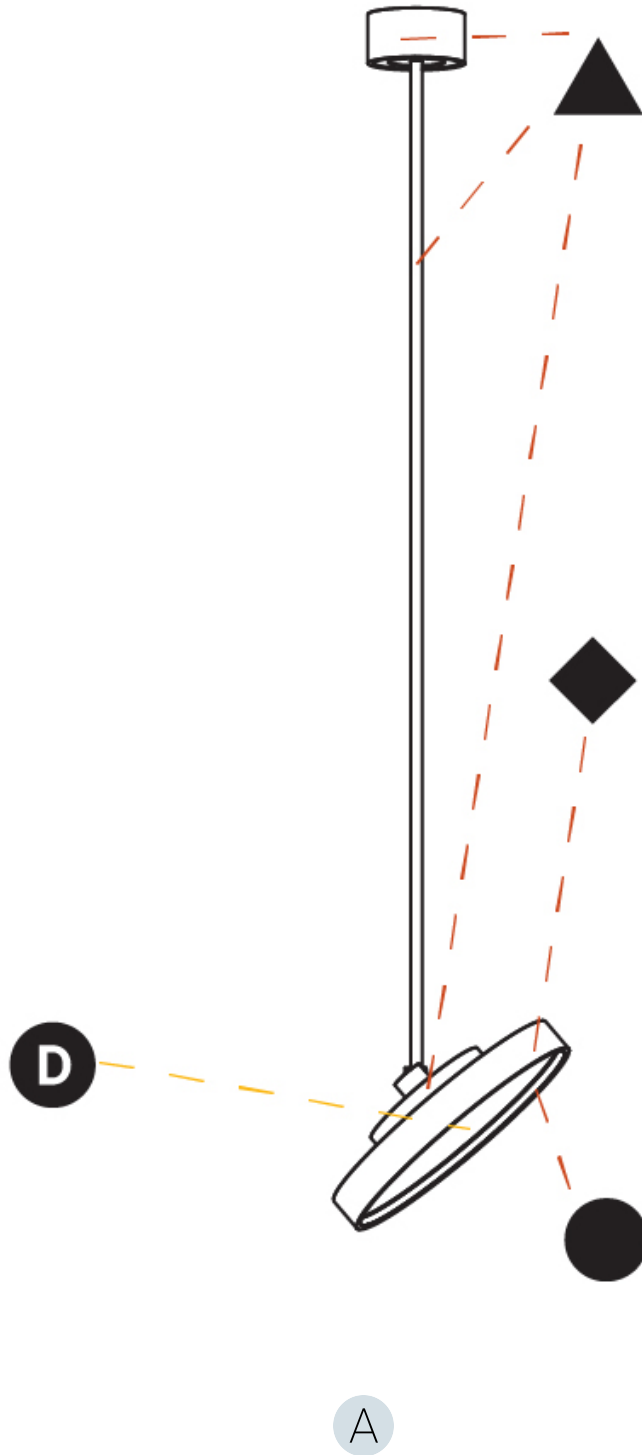

SIGN DIVA FLEX KORONA SUSPENSION

A30864-

PROJECT	
TYPE	
SPECIFIER	
QUANTITY	
DATE