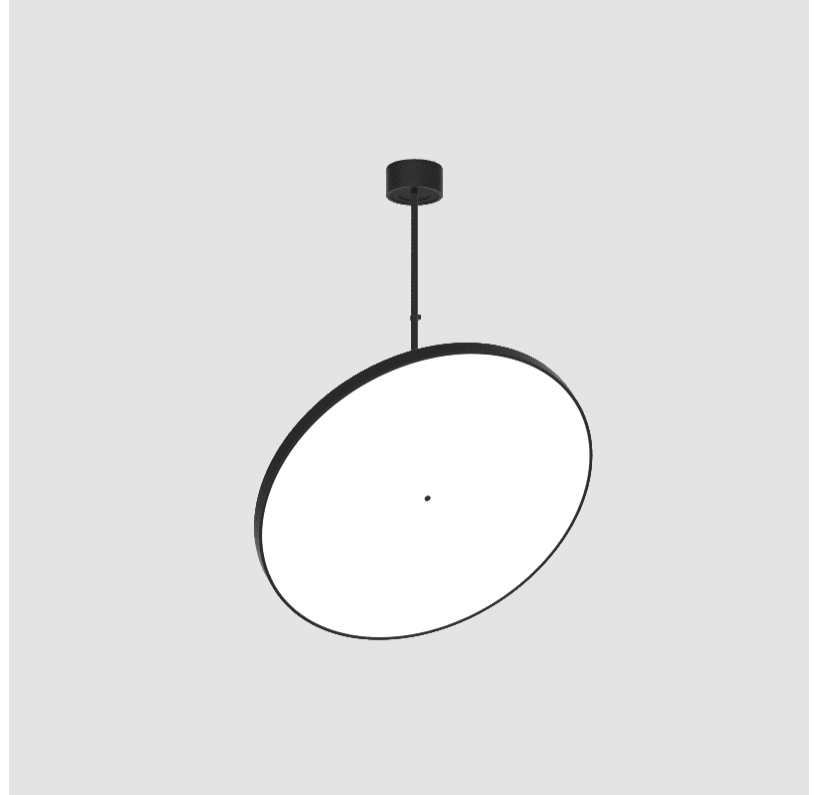

GENERAL

Series: Sign Diva Flex
Subseries: Sign Diva Flex
Brand: Prolicht
Division: Architectural
Mounting Type: Suspension
Mounting Location: Ceiling
Subcategory: Pendant

PHYSICAL

Diameter (mm): 1100
Diameter (in): 43 ⁵/₁₆
Height (mm): 870
Height (in): 34 ¹/₄
Light Distribution: Adjustable / Direct
Weight (kg): 9
Weight (lbs): 11.2
Diffuser: PMMA - Opal / Micro-Prism / Sparkling Secret / Vintage Industrial
Fixture Finish: SSR / BKV / CWI / CRY / HAB / UFT / ITA / RUA / FTG / MYG / LOD / PUS / FRO / FUP / KIA / POP / BLS / SPG / MEY / GOH / GUM / CHC / COM / ABZ / JAG / OBR / MOS / ROR
Fixture Material: Extruded Aluminum / Steel

ELECTRICAL

Lamp Type: LED (Zhaga Standard)
Input Wattage (W): 169.4
Total Output Wattage (W): 135
Dimming: Tri-Mode (Non-Dimming and Phase Dimming (120Vac only) and 0-10V Dimming)
Driver Included: Yes
Driver Location: Integrated
Driver Type: Constant Current - Universal
Driver Class: Class 2
Input Voltage (V): 120 - 277
Constant Current (MA): 600

LED

Color Temperature (°K): 2700 / 3000 / 3500 / 4000
Max. Delivered Lumen (lm): 16002 / 17172 / 19937 / 20344
Nominal Lumen (lm): 18992 / 20305 / 23575 / 24056
CRI: >90 CRI
Lamp Life (hrs): 50000

OPTICAL

Adjustability: Rotational 170°; Tilt 90°

RATINGS AND CERTIFICATIONS

Certified By: Certified for North American Standards
IP rating: IP20