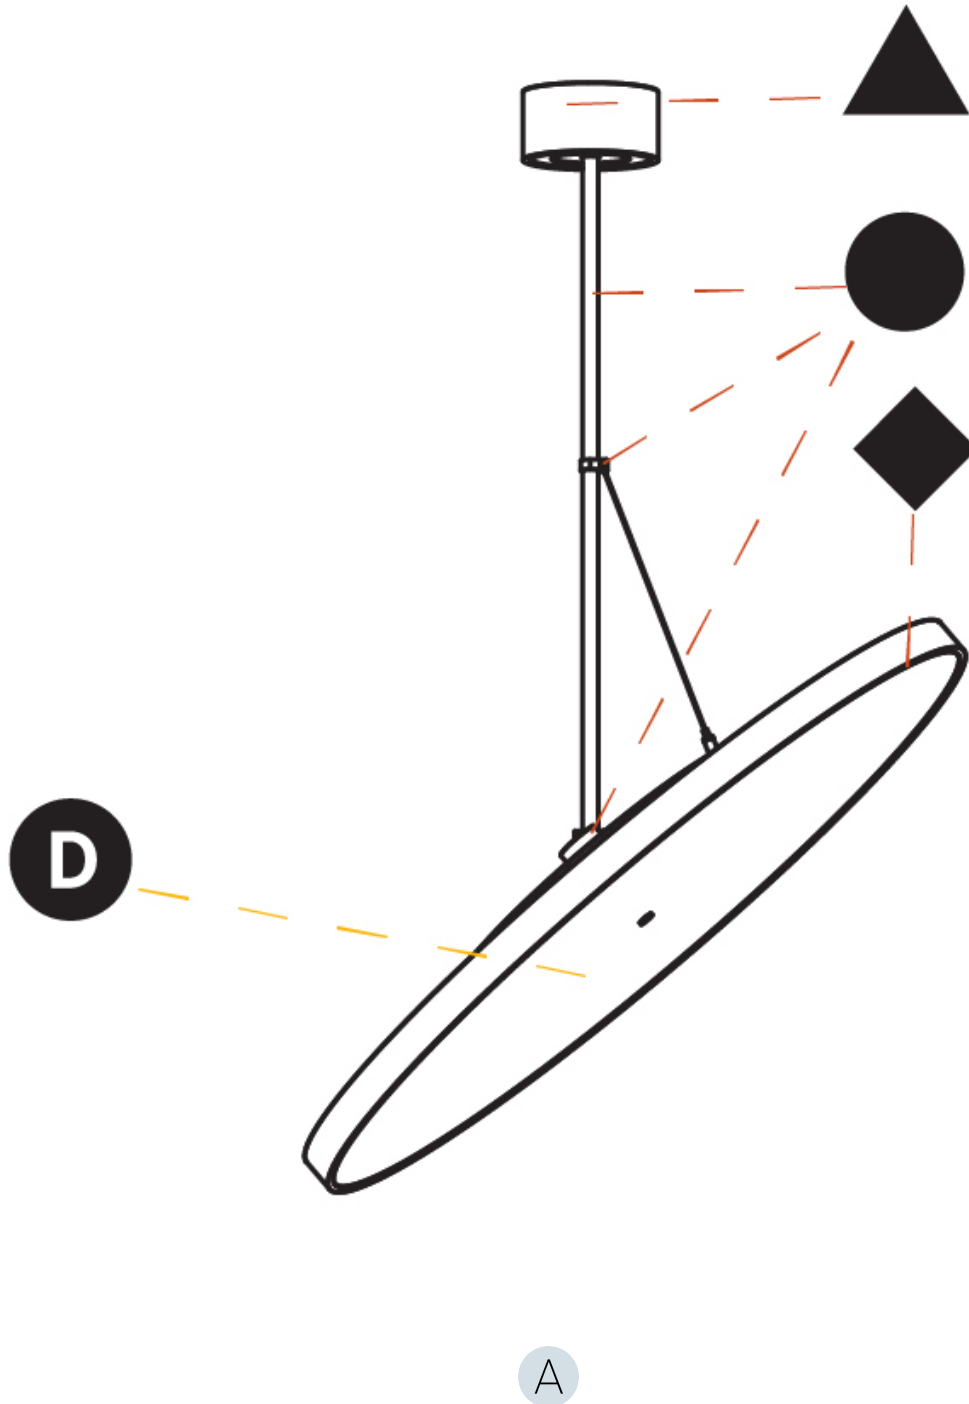

Adjustability: Rotational 170°; Tilt 90°

RATINGS AND CERTIFICATIONS

Certified By: Certified for North American Standards
IP rating: IP20

SIGN DIVA FLEX SUSPENSION

A30858-

PROJECT	_____
TYPE	_____
SPECIFIER	_____
QUANTITY	_____
DATE	_____